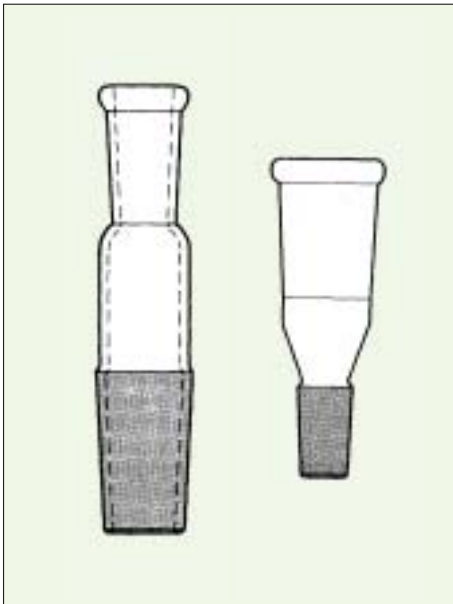

8800 Tube, Adapter, Reducing

Code No	Specifications			Packing Quantity	
	Size	Outer Joint	Inner joint	Shelf pack	Case
8800-14-19	14-19-23	14/23	19/26		1
8800-14-24	14-24-23	14/23	24/29		1
8800-14-29	14-29-23	14/23	29/32		1
8800-19-14	19-14-26	19/26	14/23		1
8800-19-24	19-24-26	19/26	24/29		1
8800-19-29	19-29-26	19/26	29/32		1
8800-24-14	24-14-29	24/29	14/23		1
8800-24-19	24-19-29	24/29	29/26		1
8800-24-29	24-29-29	24/29	29/32		1
8800-29-14	29-14-32	29/32	14/23		1
8800-29-19	29-19-32	29/32	19/26		1
8800-29-24	29-24-32	29/32	24/29		1

made to order

8820 Tube, Adapter, Enlarging

Code No	Specifications			Packing Quantity	
	Size	Outer joint	Inner joint	Shelf pack	Case
8820-14-19	14-19-23	19/26	14/23		1
8820-14-24	14-24-23	24/29	14/23		1
8820-14-29	14-29-23	29/32	14/23		1
8820-19-14	19-14-26	14/23	19/26		1
8820-19-24	19-24-26	24/29	19/26		1
8820-19-29	19-29-26	29/32	19/26		1
8820-24-14	24-14-29	14/23	24/29		1
8820-24-19	24-19-29	29/26	24/29		1
8820-24-29	24-29-29	29/32	24/29		1
8820-29-14	29-14-32	14/23	29/32		1
8820-29-19	29-19-32	19/26	29/32		1
8820-29-24	29-24-32	24/29	29/32		1

made to order